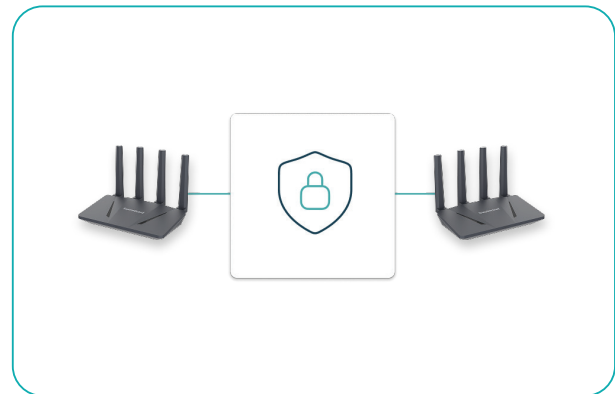

 DEVELOPED IN SWITZERLAND

Learn More

Plug it

Scan QR

Connected

Setup takes just moments, **plug it in, scan a QR code, and you're connected.** Once installed, SwarmGuard runs automatically in the background: no daily logins, no manual configurations, and no IT expertise required.

Why SwarmGuard?

Easy to set up

No IT support is required to configure and activate the VPN connection. Simply download the app and follow the instructions.

Optimized for small businesses and homeoffice

Bring your office network home using the device's built-in hotspot

VPN without Cloud intermediaries

SwarmGuard creates a direct, point-to-point VPN tunnel, no Cloud or external servers involved. This ensures secure, low-latency connections with end-to-end encryption by bypassing firewalls, NAT, and private LANs.

Stronger data protection

Fast and secure protocol that provides a strong end-to-end encryption, keeping the network secure and essentially unable to be intercepted by malicious actors.

VPN Link

- End-to-end encryption with WireGuard
- Direct point-to-point or relayed connection, depending on network restrictions (NAT, firewall, provider)