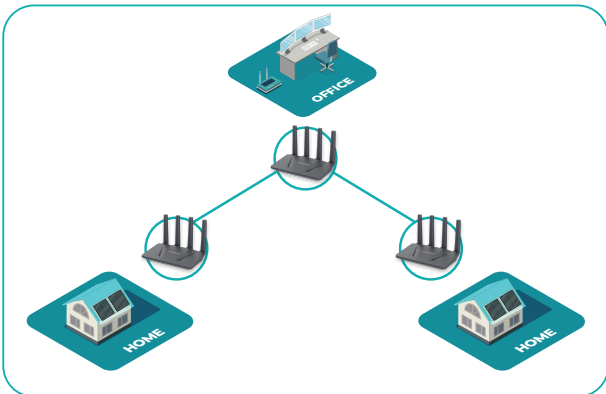

 DEVELOPED IN SWITZERLAND

Learn More

Plug it

Scan QR

Connected

Setup takes just moments, **plug it in, scan a QR code, and you're connected.** Once installed, SwarmGuard runs automatically in the background: no daily logins, no manual configurations, and no IT expertise required.

Why SwarmGuard?

Easy to set up

No IT support is required to configure and activate the VPN connection. Simply download the app and follow the instructions.

Optimized for small businesses and homeoffice

Bring your office network home using the device's built-in hotspot

VPN without Cloud intermediaries

SwarmGuard creates a direct, point-to-point VPN tunnel, no Cloud or external servers involved. This ensures secure, low-latency connections with end-to-end encryption by bypassing firewalls, NAT, and private LANs.

Stronger data protection

Fast and secure protocol that provides a strong end-to-end encryption, keeping the network secure and essentially unable to be intercepted by malicious actors.

VPN Link

- End-to-end encryption with WireGuard
- Direct point-to-point or relayed connection, depending on network restrictions (NAT, firewall, provider)